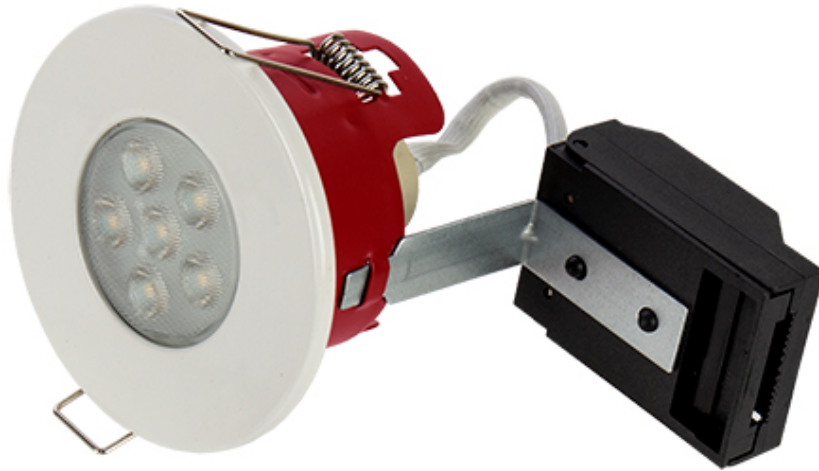

# FRD RING

Fire rated, fixed downlight with GU10 lampholder

## Features:

Ideal for retrofit of existing halogen downlight fixtures

Lamps sold separately

FIXED, TILT and IP65 SHOWER version available

Choice of 3 different coloured bezels available

Steel body providing a high level of fire protection in accordance with Building Regulations Part B

30, 60 & 90 minute fire rating with solid timber joists

30 minute fire rating with Staircraft I-Joist

Supplied with GU10 lampholder and bracket