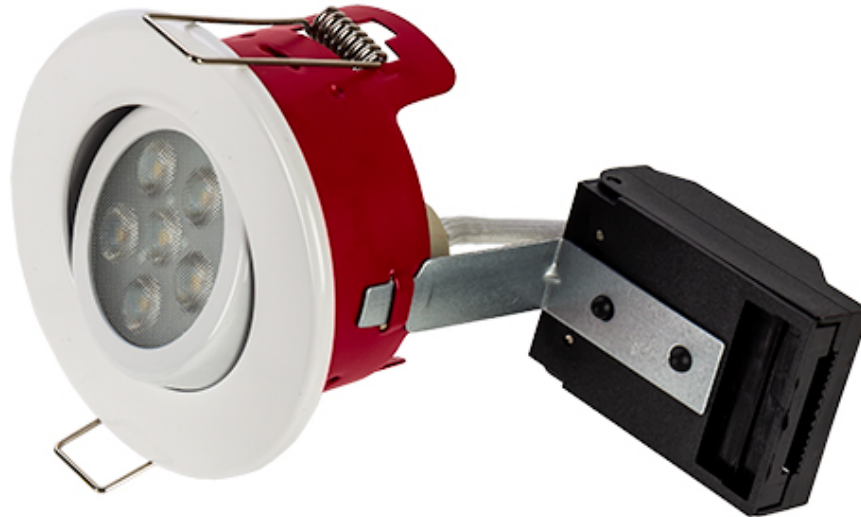

FRD RING TILT

Fire rated, fixed downlight with GU10 lampholder

Features:

Ideal for retrofit of existing halogen downlight fixtures

Lamps sold separately

FIXED, TILT and IP65 SHOWER version available

Choice of 3 different coloured bezels available

Steel body providing a high level of fire protection in accordance with Building Regulations Part B

30, 60 & 90 minute fire rating with solid timber joists

30 minute fire rating with Staircraft I-Joist

Supplied with GU10 lampholder and bracket

FRD RING TILT

Fire rated, fixed downlight with GU10 lampholder

Order Codes

All dimensions are in millimetres

Order Code	Description	Weight(Kg)
XCFRTW	White tilt GU10 downlight	1.88
XCFRTSN	Satin nickel tilt GU10 downlight	1.88
XCFRTPC	Polished Chrome tilt GU10 downlight	1.88