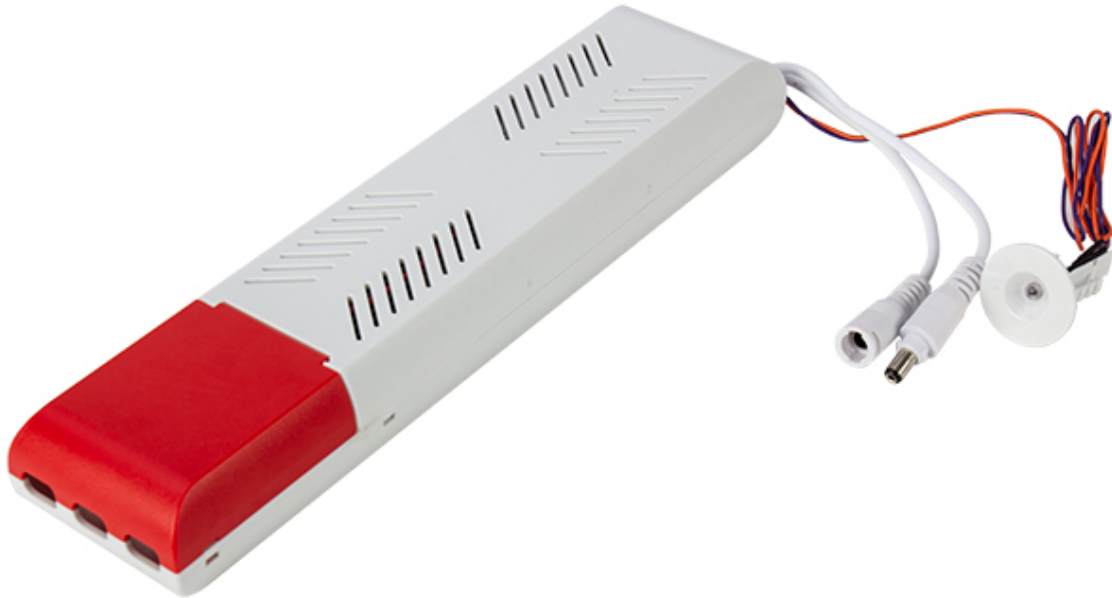

# EM KIT

Emergency conversion KIT

## Features:

All-in-one emergency housing for xcite DOWNLIGHT and PANEL products

Self-contained 3 hours maintained emergency pack

Flexible pack for feeding through 65mm hole

NiCd sub C battery pack

Plug and play connections

## Order Codes

All dimensions are in millimetres

Order Code	Description	Total Power(W)
XC2RM3	2W Emergency conversion KIT	2