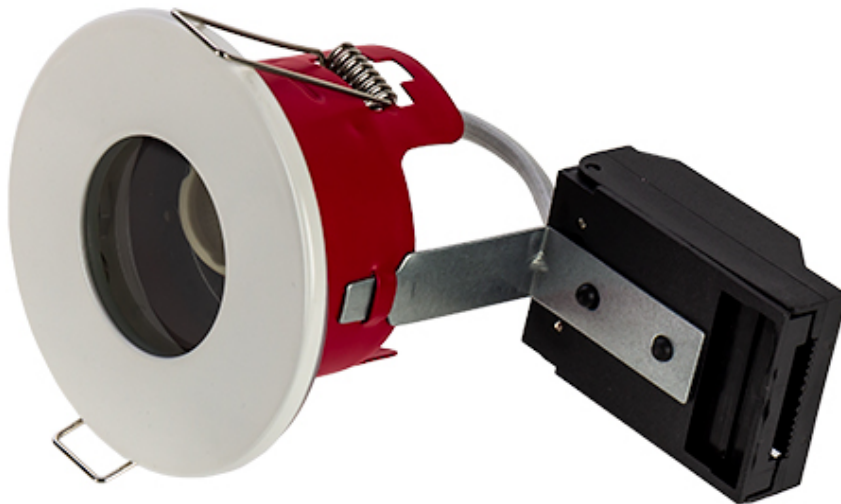

FRD RING SHOWER

Fire rated, fixed downlight with GU10 lampholder

Features:

Ideal for retro-fit of existing halogen downlight fixtures

Lamps sold separately

Available as FIXED, TILT and IP65 SHOWER version

Choice of 3 different coloured bezels available

Steel body with fire rated protection (30, 60 & 90 minute certification)

Supplied with GU10 lampholder and bracket

FRD RING SHOWER

Fire rated, fixed downlight with GU10 lampholder

Order Codes

All dimensions are in millimetres

Order Code	Description	Weight(Kg)
XCFRSW	White shower GU10 downlight	1.95
XCFRSSN	Satin Nickel shower GU10 downlight	1.95
XCFRSPC	Polished Chrome shower GU10 downlight	1.95

Dimensions

All dimensions are in millimetres